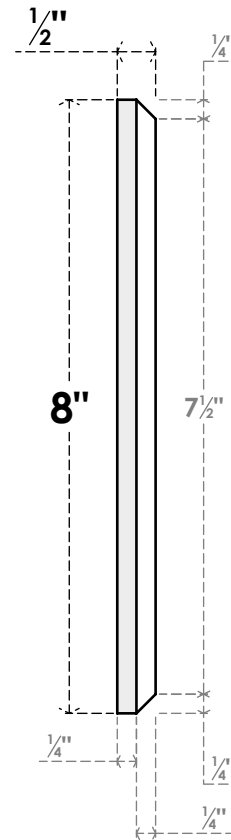

# ROSP080X080X050SDG10

8"W X 8"H X 1/2"P STANDARD SEDGWICK FLOWER ROSETTE WITH BEVELED EDGE, ARCHITECTURAL GRADE PVC

**FRONT**

**SIDE**

EKENA MILLWORK  
2300 WEST MAIN ST.  
CLARKSVILLE, TX 75426  
TOLL FREE: 866-607-0453  
WWW.EKENAMILLWORK.COM

**NOTES**

1. INSTALLATION TO BE COMPLETED IN ACCORDANCE WITH MANUFACTURER'S SPECIFICATIONS.
2. DRAWING MAY NOT BE TO SCALE
3. THIS DRAWING IS INTENDED FOR DESIGN AND PLANNING PURPOSES ONLY.
4. ALL INFORMATION CONTAINED HEREIN WAS CURRENT AT THE TIME OF DEVELOPMENT BUT MUST BE REVIEWED AND APPROVED BY THE PRODUCT MANUFACTURER TO BE CONSIDERED ACCURATE.
5. ARCHITECTURAL GRADE PVC PRODUCTS ARE MADE FROM EXPANDED CELLULAR PVC AND COME NATURALLY WHITE BUT MAY BE PAINTED