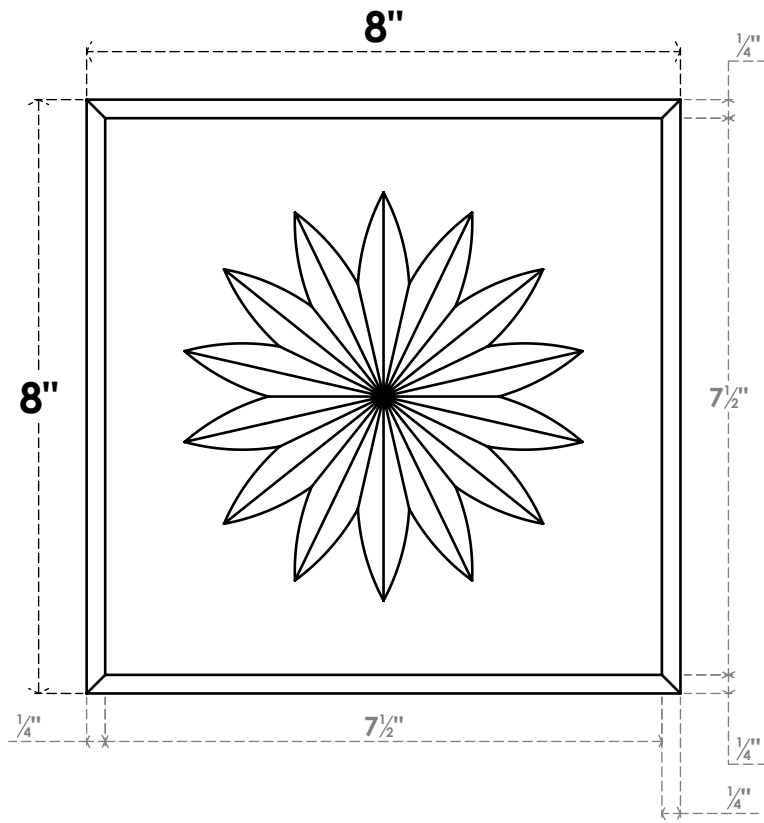

# ROSP080X080X050SDG10

8"W X 8"H X 1/2"P STANDARD SEDGWICK FLOWER ROSETTE WITH BEVELED EDGE, ARCHITECTURAL GRADE PVC

**FRONT**

**SIDE**

EKENA MILLWORK  
2300 WEST MAIN ST.  
CLARKSVILLE, TX 75426  
TOLL FREE: 866-607-0453  
WWW.EKENAMILLWORK.COM